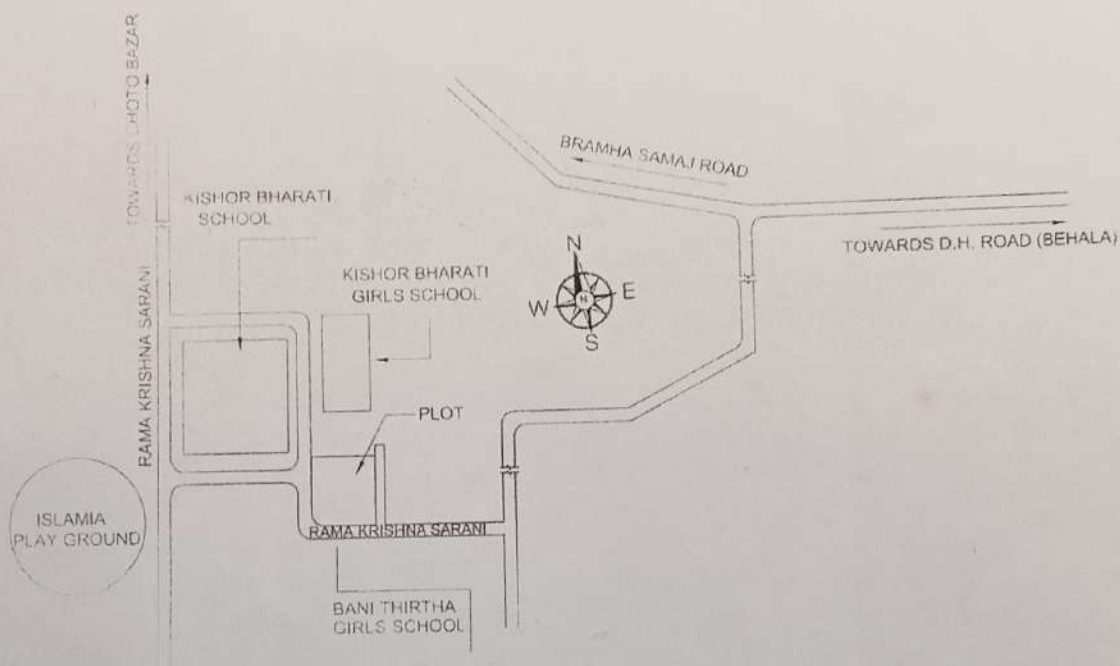

## TO WHOM IT MAY CONCERN

Location plan of proposed project "Sarada Bhawan" situated at Premises No. - 313, Rama Krishna Sarani, Ward No.-130, Borough- XIV, Behala, Kolkata- 700060 is shown below:

Latitude: 22.498300  
Longitude: 88.311440